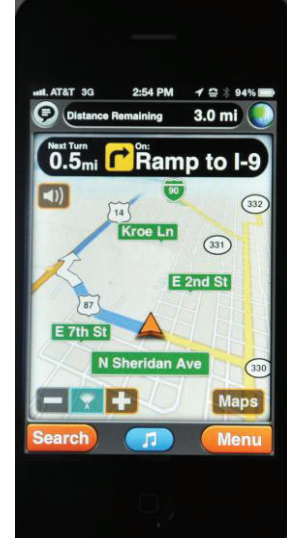

### Setting up Radio:

- 1) Turn on ignition and make sure iPod is the selected source on the radio.

- 2) Press soft button 6 to Unlock iPhone. When Locked is NOT highlighted your HDPDLUS is Unlocked.

- 3) Leave Unlocked & Turn off ignition.

### Setting up iPhone:

- 1) Go to your Apps.

- 2) Select your Nav. App.

- 3) Set your destination

### Running your Navigation through your HDPDLUS:

- 1) Plug iPod cord into your iPhone
- 2) Turn ignition on and your on your way.